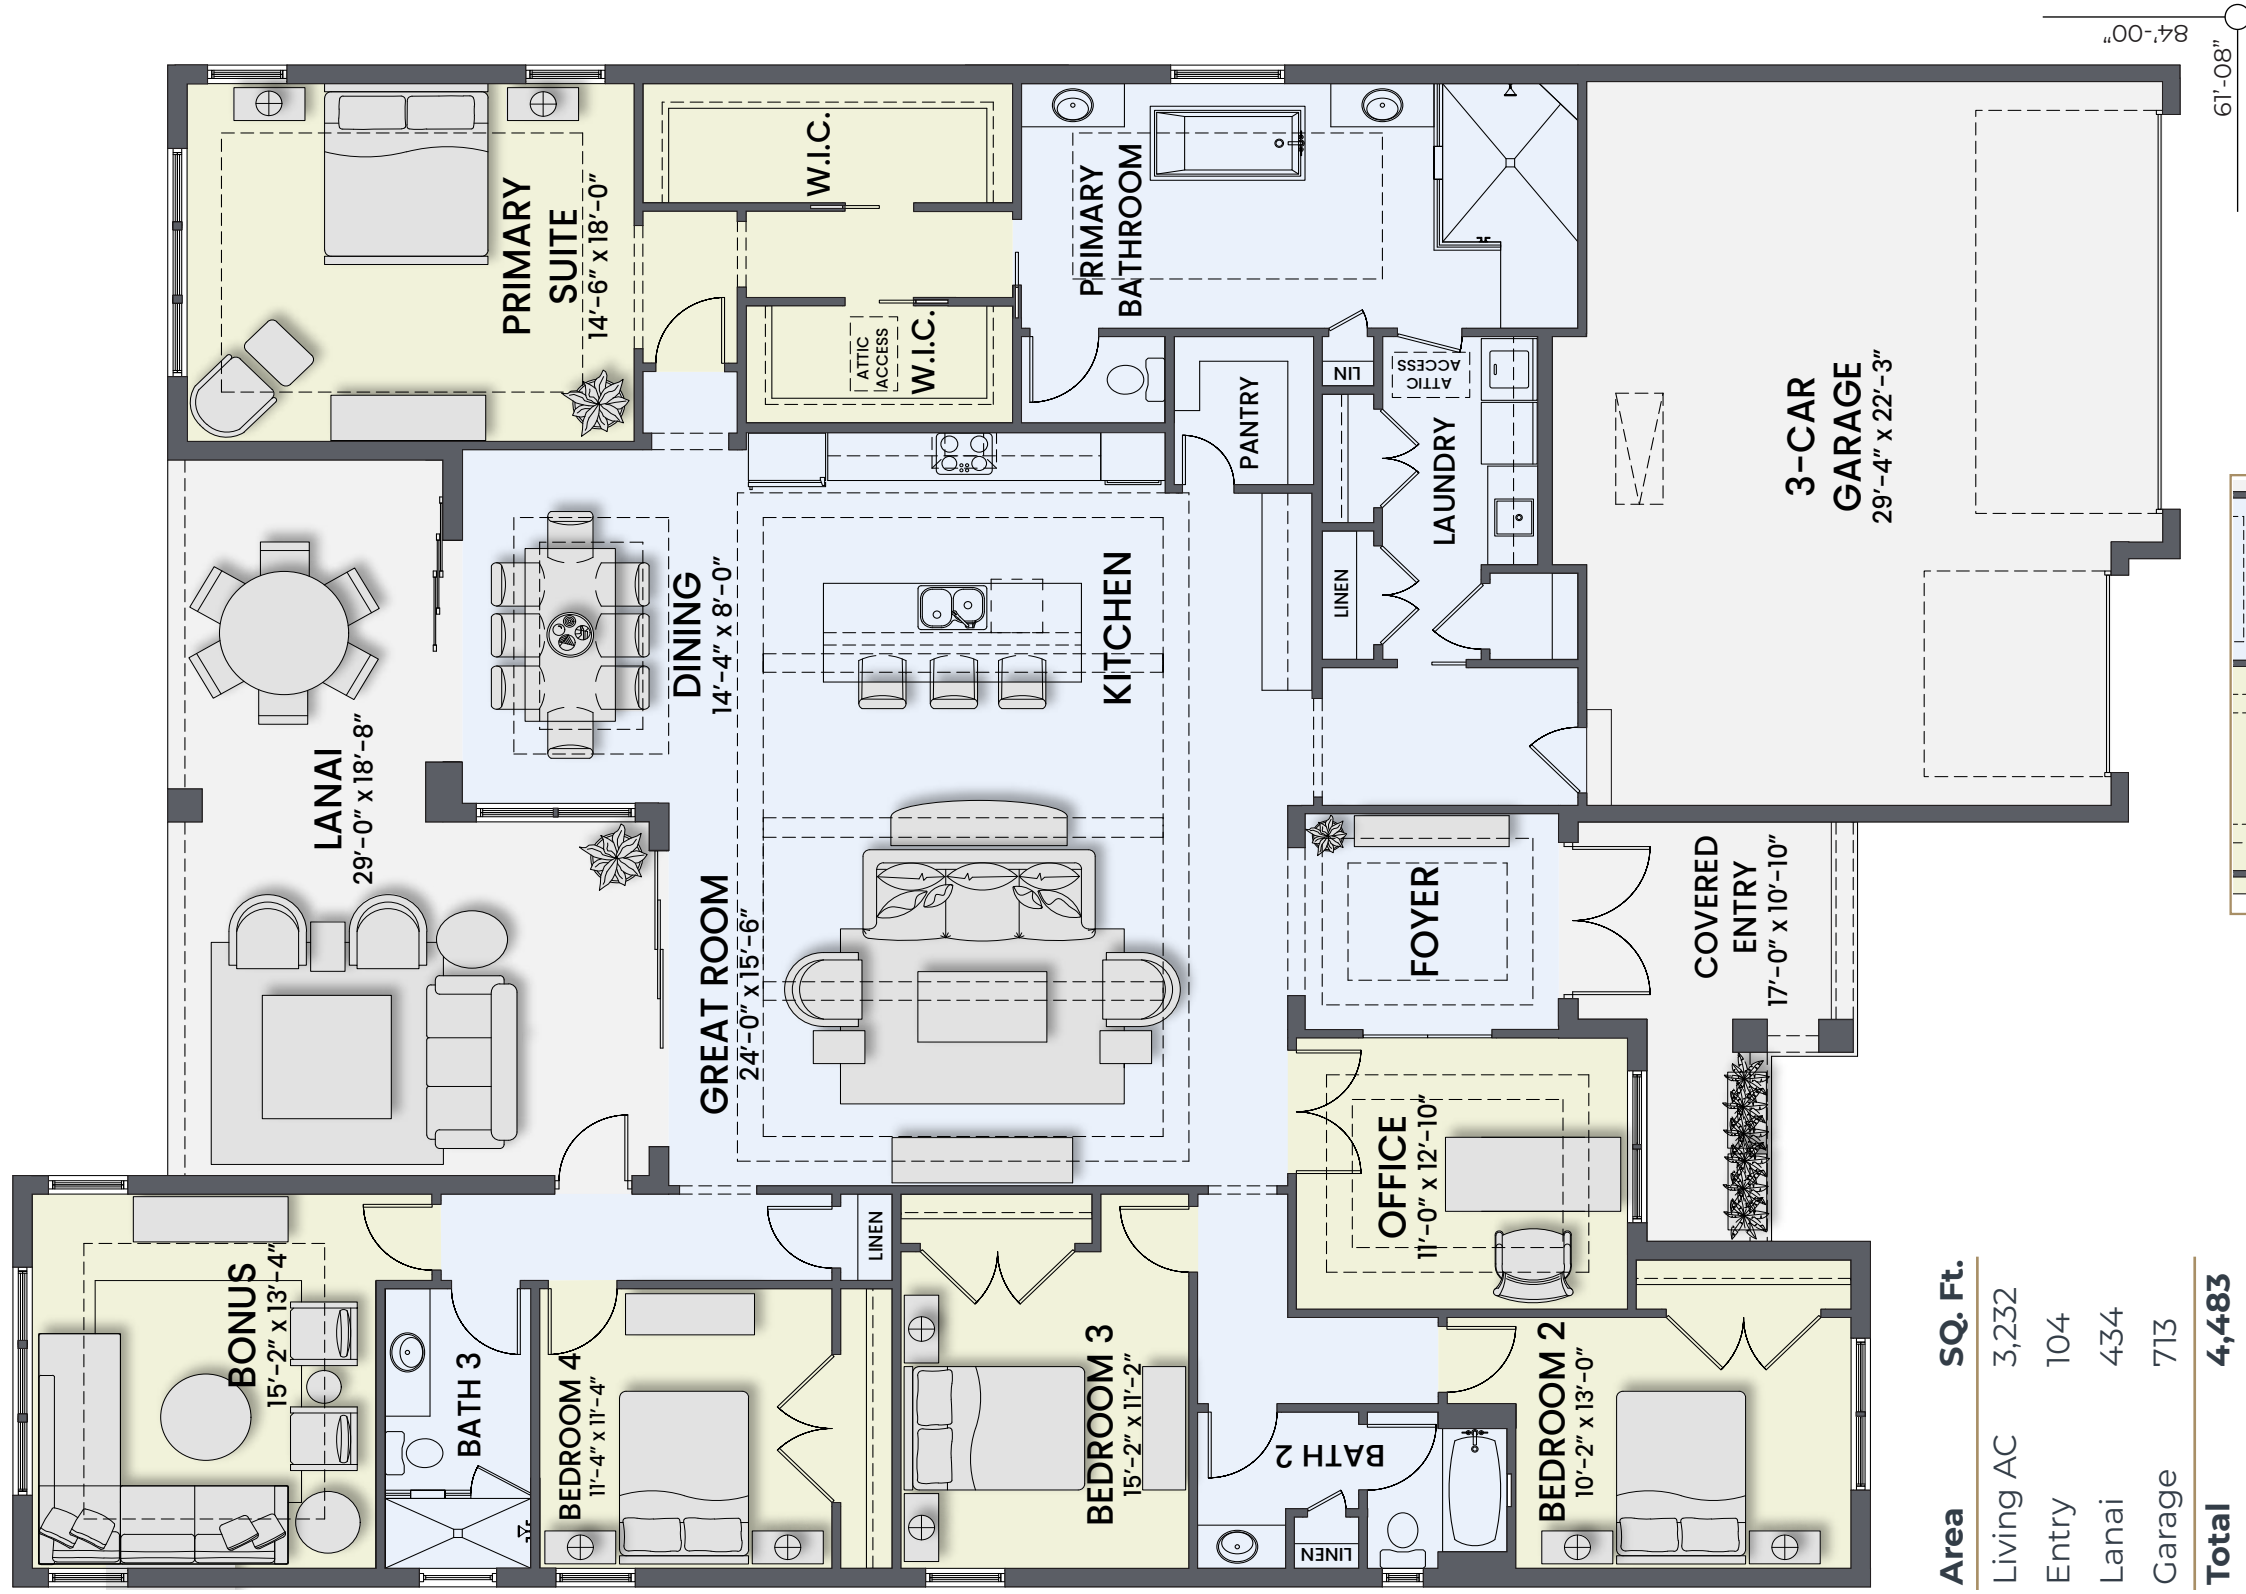

TIMELESS ELEVATION

ELEGANT ELEVATION

4 Bedrooms | 3 Baths | Bonus Room | 3-Car Garage | 3,232 Sq. Ft.

Sunrise

CLASSIC ELEVATION

OPTIONS:

Optional In-Law Suite

Area	SQ. Ft.
Living AC	3,232
Entry	104
Lanai	434
Garage	713
Total	4,483

Timeless & Elegant Elevations