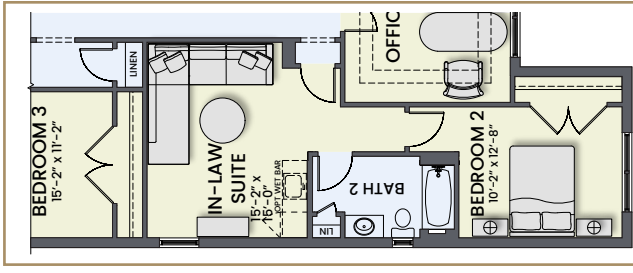

TIMELESS ELEVATION

ELEGANT ELEVATION

4 Bedrooms | 3 Baths | Bonus Room | 3-Car Garage | 3,232 Sq. Ft.

Sunrise

CLASSIC ELEVATION

OPTIONS:

Optional In-Law Suite

Area	SQ. Ft.
Living AC	3,232
Entry	104
Lanai	434
Garage	713
Total	4,483