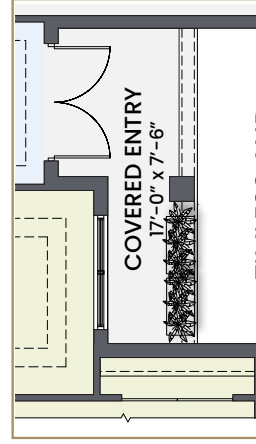

TIMELESS ELEVATION

ELEGANT ELEVATION

4 Bedrooms | 3 Baths | Bonus Room | 3-Car Garage | 3,232 Sq. Ft.

Sunrise

CLASSIC ELEVATION

OPTIONS:

Optional In-Law Suite

Area	SQ. Ft.
Living AC	3,232
Entry	104
Lanai	434
Garage	713
Total	4,483