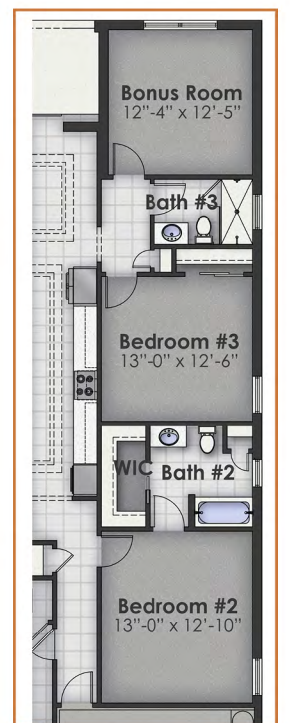

Area	SQ. Ft.
Living AC	2,697
Entry	141
Lanai	675
Garage	727
Total	4,240

OPTIONS:

Option #1
Optional In-law Suite

Option #2
Optional Bonus Room
With En Suite

Option #3
Optional Bonus Room
With Bath 3