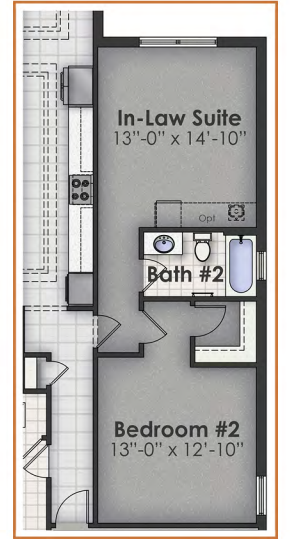

Area	SQ. Ft.
Living AC	2,697
Entry	141
Lanai	675
Garage	727
Total	4,240

OPTIONS:

Option #1
Optional In-law Suite

Option #2
Optional Bonus Room
With En Suite

Option #3
Optional Bonus Room
With Bath 3