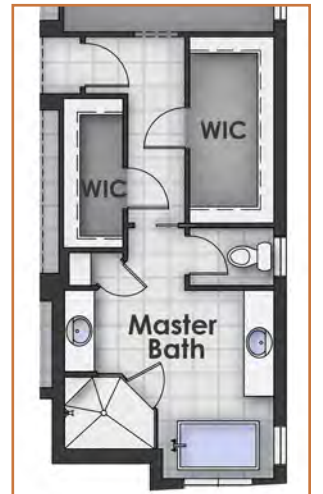

OPTIONS:

**Option #1**  
Optional In-law Suite & Retreat / Bedroom 4

**Option #2**  
Bedroom 4 With Walk-In Closet

**Option #3**  
Alternate Master Bath

**Option #4**  
Retreat / Bonus With Closet

**Option #5**  
Optional Den

Area	SQ. Ft.
Living AC	2,872
Entry	47
Lanai	565
Garage	673
<b>Total</b>	<b>4,157</b>