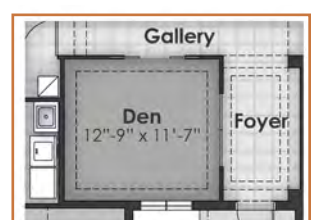

OPTIONS:

**Option #1**  
Optional In-law Suite & Retreat / Bedroom 4

**Option #2**  
Bedroom 4 With Walk-In Closet

**Option #3**  
Alternate Master Bath

**Option #4**  
Retreat / Bonus With Closet

**Option #5**  
Optional Den

Area	SQ. Ft.
Living AC	2,872
Entry	47
Lanai	565
Garage	673
<b>Total</b>	<b>4,157</b>