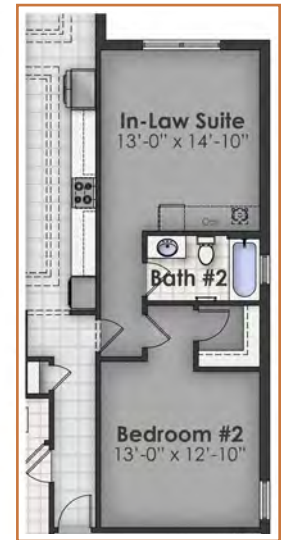

Area	SQ. Ft.
Living AC	2,697
Entry	141
Lanai	675
Garage	727
Total	4,240

OPTIONS:

Option #1
Optional In-law Suite

Option #2
Optional Bonus Room
With En Suite

Option #3
Optional Bonus Room
With Bath 3