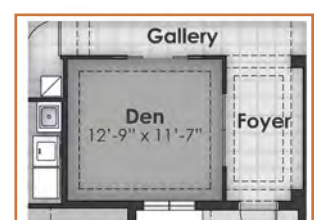

OPTIONS:

Option #1

Optional In-law Suite & Retreat / Bedroom 4

Option #2

Bedroom 4 With Walk-In Closet

Option #3

Alternate Master Bath

Option #4

Retreat / Bonus With Closet

Option #5

Optional Den

Area	SQ. Ft.
Living AC	2,872
Entry	47
Lanai	565
Garage	673
Total	4,157