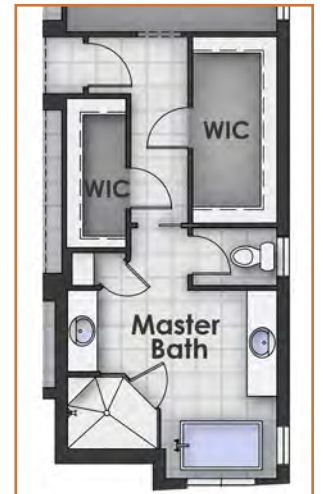

OPTIONS:

Option #1

Optional In-law Suite & Retreat / Bedroom 4

Option #2

Bedroom 4 With Walk-In Closet

Option #3

Alternate Master Bath

Option #4

Retreat / Bonus With Closet

Option #5

Optional Den

Area	SQ. Ft.
Living AC	2,872
Entry	47
Lanai	565
Garage	673
Total	4,157