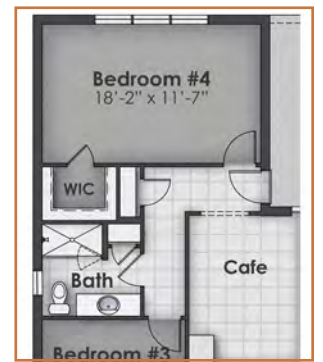

OPTIONS:

Option #1

Optional In-law Suite & Retreat / Bedroom 4

Option #2

Bedroom 4 With Walk-In Closet

Option #3

Alternate Master Bath

Option #4

Retreat / Bonus With Closet

Option #5

Optional Den

Area	SQ. Ft.
Living AC	2,872
Entry	47
Lanai	565
Garage	673
Total	4,157