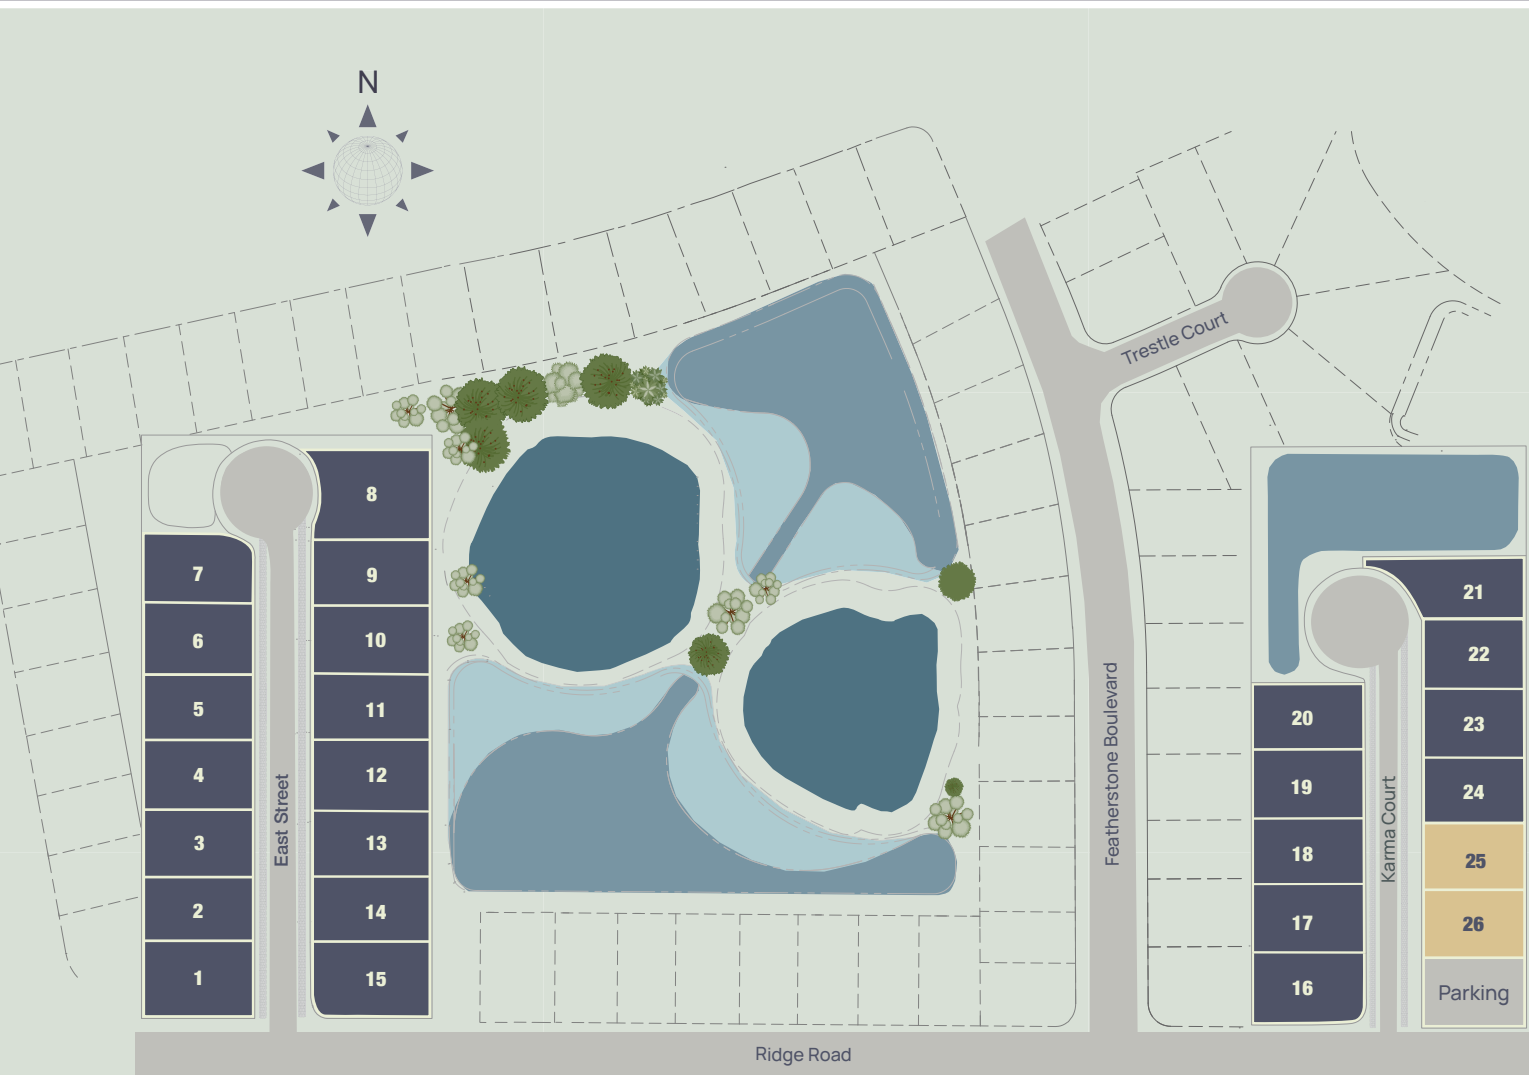

Community Map

Stonebridge III
ON PALMER RANCH

- Available Lots
- Models
- Lakes/Wetlands
- Preserve

SAM
RODGERS
HOMES

Palmer Ranch Pkwy & Honore Ave | Sarasota, FL 34238 | 941.747.4131 | SamRodgersHomes.com/Stonebridge-on-Palmer-Ranch

This site plan is not intended as a legal description of the property or to constitute an undertaking by any party to develop the subject property exactly as shown hereon. Rather, it is for general reference only and the actual details shown hereon may vary depending upon actual field conditions and other factors. Prices and specifications are subject to change without notice | License #CBC056962 | 07-29-24